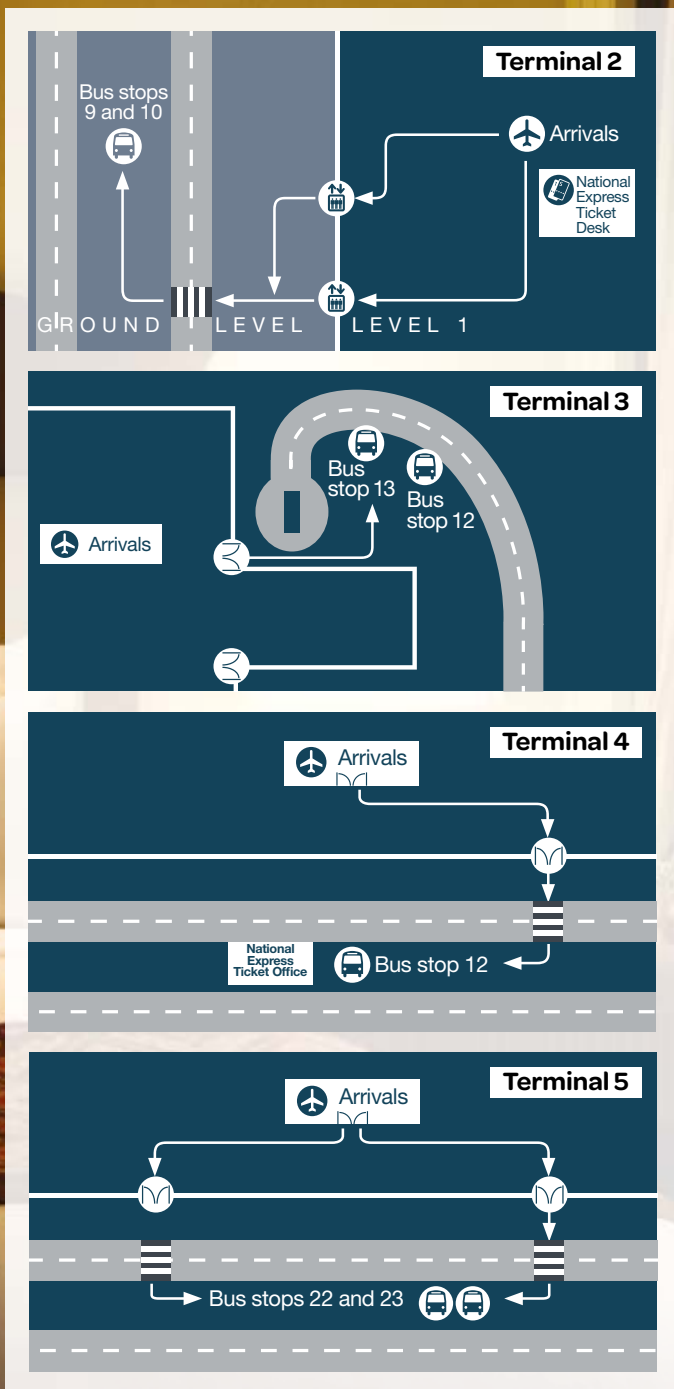

Find your stop...

(follow the overhead wayfinding signage for directions).

Tickets and information

from
£4.50 one-way
and
£8.00 return

& kids go free*

Ticket outlets

You can buy tickets from any National Express travel shop in Central Bus Station, T2, T3, T4 & T5, or the 'British Hotel Reservation Centre'.

Driver tickets

Tickets can be purchased from the driver when boarding the bus. Please note ticket fares are £5 one-way and £9 return and these tickets can only be paid for by cash (£).

nationalexpress.com/hoppa

Go online to book tickets use our journey planner to see times and prices, get service updates, and for stop information.

Important: information correct at time of going to print but subject to change.
*Up to 2 children under 15 travel free when accompanied by a fare paying adult.
A reduced service may operate between 24 - 26 December. We cannot be held responsible for any inconvenience caused by subsequent changes.
Your luggage allowance is two suitcases, each weighing no more than 20kg, and a small piece of hand luggage.

Hotel Hoppa

Version 1.0 11/17