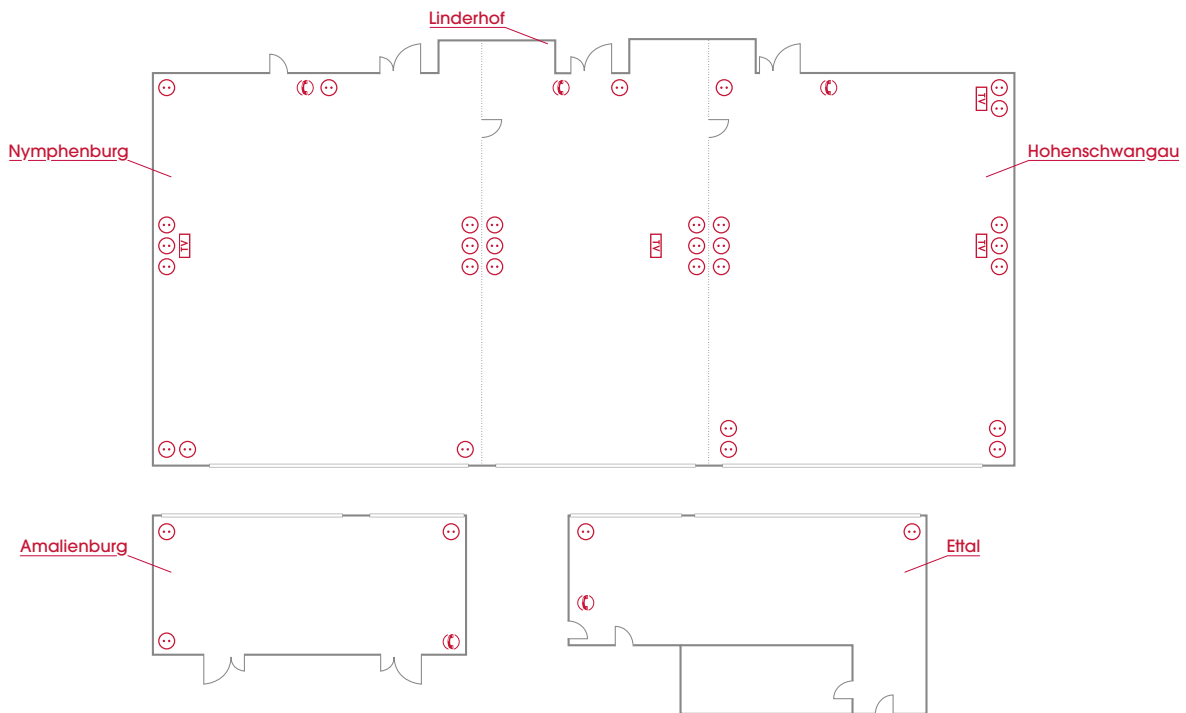

FUNCTION ROOMS

On a total area of 349 sqm, the modern conference area with three conference rooms and two boardrooms offers plenty of space for up to 250 guests. State-of-the-art conference technology and experienced staff are available to support events and celebrations of all kinds.

Raum Room	L x B x H in m L x W x H in m	Fläche in m ² Size in sqm	Tageslicht Daylight					
Ettal	3,8 x 6,5 x 2,45	26	•	8	-	-	16	-
Amalienburg	4 x 7,5 x 2,85	30	•	12	-	-	20	-
Linderhof	11,4 x 6,4 x 2,85	74	•	20	20	35	50	40
Hohenschwangau	11,4 x 9 x 2,85	103	•	26	26	48	70	60
Nymphenburg	11,4 x 10 x 2,85	115	•	26	26	48	70	60
Linderhof + Hohenschwangau	11,4 x 15,4 x 2,85	177	•	44	44	80	150	80
Nymphenburg + Linderhof	11,4 x 16,4 x 2,85	189	•	48	48	80	150	80
Nymphenburg + Linderhof + Hohenschwangau	11,4 x 25,6 x 2,85	292	•	70	70	120	250	180